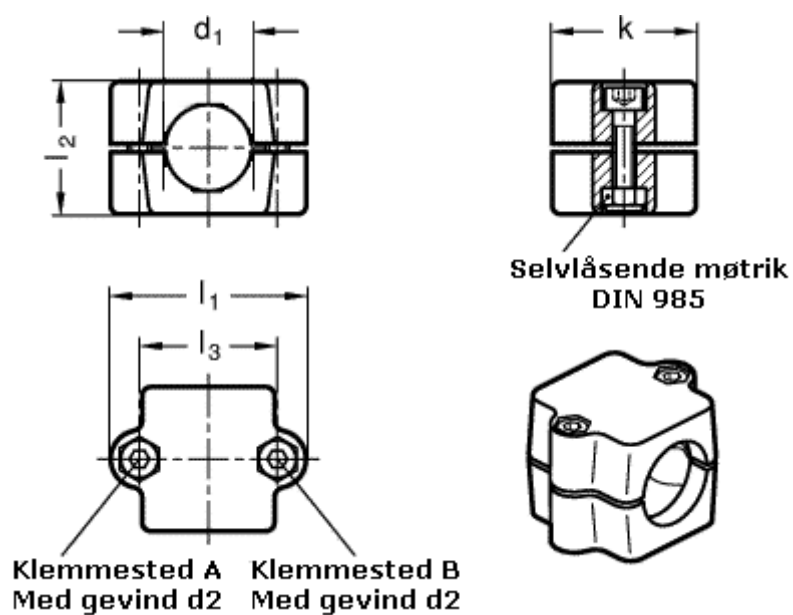

Article number: 20241B45422SW
Description: E+G Tube connector
GN 241-B45-42-SW

Measures

d1 = 45
d2 = M10
k = 76
l1 = 98
l2 = 70
l3 = 73